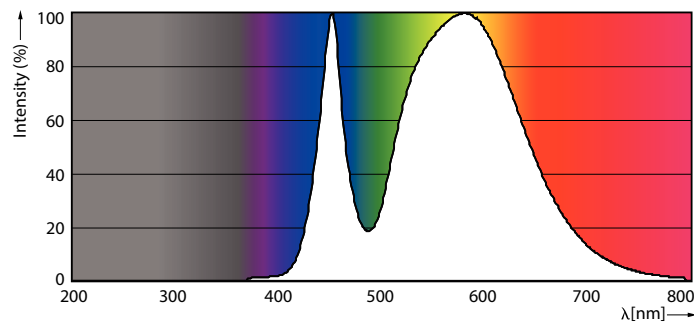

LEDtube Ecofit 16W G13 840 24D ND