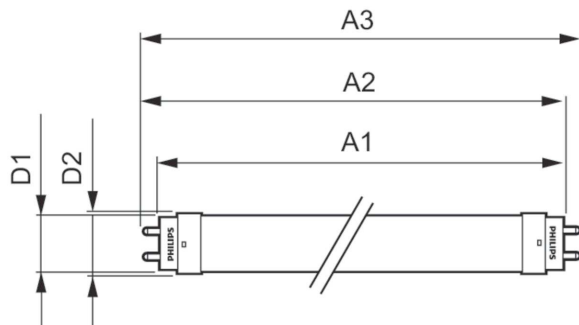

Product data

General information	
Cap-Base	G13 [Medium Bi-Pin Fluorescent]
EU RoHS compliant	Yes
Nominal Lifetime (Nom)	15000 h
Switching Cycle	50000X
Flux measurement reference	Sphere
Light technical	
Color Code	840 [CCT of 4000K]
Beam Angle (Nom)	240 °
Luminous Flux (Nom)	1600 lm
Color Designation	Cool White (CW)
Correlated Color Temperature (Nom)	4000 K
Luminous Efficacy (rated) (Nom)	100.00 lm/W
Color Consistency	<6
Color Rendering Index (Nom)	80
LLMF At End Of Nominal Lifetime (Nom)	70 %
Operating and electrical	
Input Frequency	50 to 60 Hz
Power (Nom)	16 W
Starting Time (Nom)	0.5 s

Warm Up Time to 60% Light (Nom)	0.5 s
Power Factor (Nom)	0.5
Voltage (Nom)	220-240 V
Temperature	
T-Ambient (Max)	45 °C
T-Ambient (Min)	-20 °C
T-Storage (Max)	65 °C
T-Storage (Min)	-40 °C
T-Case Maximum (Nom)	55 °C
Controls and dimming	
Dimmable	No
Mechanical and housing	
Bulb Material	Glass
Product Length	1200 mm
Bulb Shape	Tube, double-ended
Approval and application	
Energy Efficiency Class	F
Energy Saving Product	Yes

Ecofit Ledtubes T8

Approval Marks	RoHS compliance CE marking KEMA Keur certificate
Energy Consumption kWh/1000 h	16 kWh
EPREL Registration Number	491852
Product data	
Full product code	871869969700600
Order product name	Ecofit LEDtube 1200mm 16W 840 T8 I

Ecofit LEDtube 1200mm 16W 840 T8 I

Product	D1	D2	A1	A2	A3
Ecofit LEDtube 1200mm 16W 840 T8 I	25.7 mm	28 mm	1198 mm	1205 mm	1212 mm

Photometric data

LEDtube Ecofit 16W G13 840 24D ND

LEDtube Ecofit 16W G13 840 24D ND