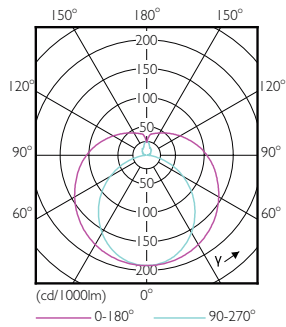

Product data

General information	
Cap-Base	G13 [Medium Bi-Pin Fluorescent]
EU RoHS compliant	Yes
Nominal Lifetime (Nom)	15000 h
Switching Cycle	50000X
Flux measurement reference	Sphere
Light technical	
Color Code	840 [CCT of 4000K]
Beam Angle (Nom)	240 °
Luminous Flux (Nom)	1600 lm
Color Designation	Cool White (CW)
Correlated Color Temperature (Nom)	4000 K
Luminous Efficacy (rated) (Nom)	100.00 lm/W
Color Consistency	<6
Color Rendering Index (Nom)	80
LLMF At End Of Nominal Lifetime (Nom)	70 %
Operating and electrical	
Input Frequency	50 to 60 Hz
Power (Nom)	16 W
Starting Time (Nom)	0.5 s

Ecofit LEDtube 1200mm 16W 840 T8 I

Product	D1	D2	A1	A2	A3
Ecofit LEDtube 1200mm 16W 840 T8 I	25.7 mm	28 mm	1198 mm	1205 mm	1212 mm

Photometric data

LEDtube Ecofit 16W G13 840 24D ND

LEDtube Ecofit 16W G13 840 24D ND