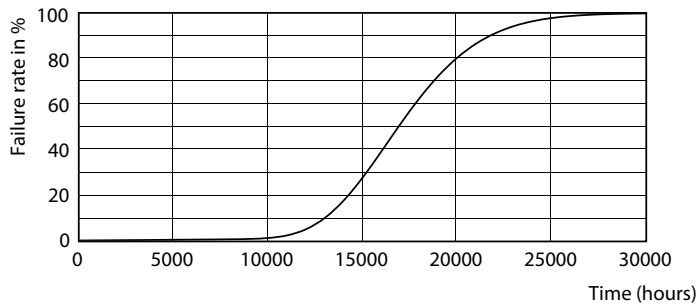

LEDtube Ecofit 16W G13 840 24D ND