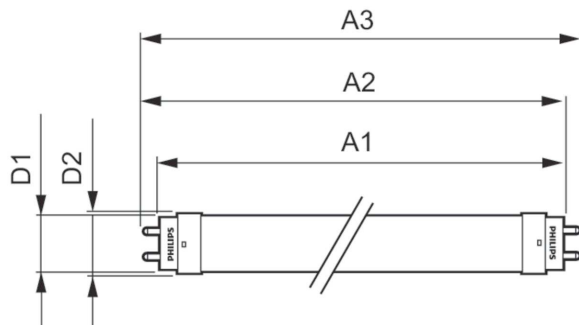

Product data

General information	
Cap-Base	G13 [Medium Bi-Pin Fluorescent]
EU RoHS compliant	Yes
Nominal Lifetime (Nom)	15000 h
Switching Cycle	50000X
Flux measurement reference	Sphere
Light technical	
Color Code	840 [CCT of 4000K]
Beam Angle (Nom)	240 °
Luminous Flux (Nom)	800 lm
Color Designation	Cool White (CW)
Correlated Color Temperature (Nom)	4000 K
Luminous Efficacy (rated) (Nom)	100.00 lm/W
Color Consistency	<6
Color Rendering Index (Nom)	80
LLMF At End Of Nominal Lifetime (Nom)	70 %
Operating and electrical	
Input Frequency	50 to 60 Hz
Power (Nom)	8 W
Starting Time (Nom)	0.5 s

Warm Up Time to 60% Light (Nom)	0.5 s
Power Factor (Nom)	0.5
Voltage (Nom)	220-240 V
Temperature	
T-Ambient (Max)	45 °C
T-Ambient (Min)	-20 °C
T-Storage (Max)	65 °C
T-Storage (Min)	-40 °C
T-Case Maximum (Nom)	55 °C
Controls and dimming	
Dimmable	No
Mechanical and housing	
Bulb Material	Glass
Product Length	600 mm
Bulb Shape	Tube, double-ended
Approval and application	
Energy Efficiency Class	F
Energy Saving Product	Yes

Ecofit Ledtubes T8

Approval Marks	RoHS compliance CE marking KEMA Keur certificate
Energy Consumption kWh/1000 h	8 kWh
EPREL Registration Number	491851
Product data	
Full product code	871869969704400
Order product name	Ecofit LEDtube 600mm 8W 840 T8 I

Ecofit LEDtube 600mm 8W 840 T8 I

Product	D1	D2	A1	A2	A3
Ecofit LEDtube 600mm 8W 840 T8 I	25.7 mm	28 mm	588.5 mm	595.5 mm	602.5 mm

Photometric data

LEDtube Ecofit 16W G13 840 24D ND

LEDtube Ecofit 8W G13 840 24D ND