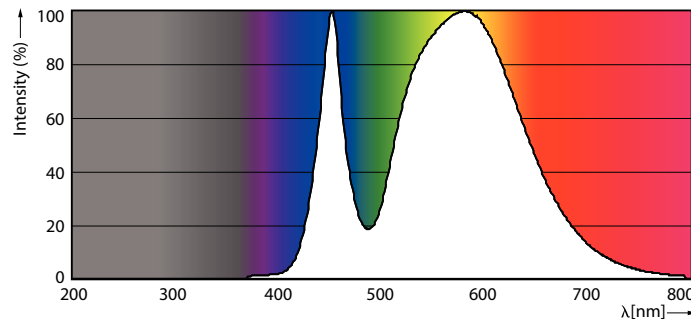

LEDtube Ecofit 16W G13 840 24D ND