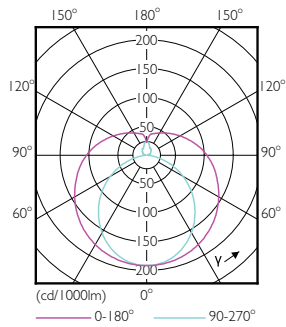

Product data

General information	
Cap-Base	G13 [Medium Bi-Pin Fluorescent]
EU RoHS compliant	Yes
Nominal Lifetime (Nom)	15000 h
Switching Cycle	50000X
Flux measurement reference	Sphere
Light technical	
Color Code	840 [CCT of 4000K]
Beam Angle (Nom)	240 °
Luminous Flux (Nom)	800 lm
Color Designation	Cool White (CW)
Correlated Color Temperature (Nom)	4000 K
Luminous Efficacy (rated) (Nom)	100.00 lm/W
Color Consistency	<6
Color Rendering Index (Nom)	80
LLMF At End Of Nominal Lifetime (Nom)	70 %
Operating and electrical	
Input Frequency	50 to 60 Hz
Power (Nom)	8 W
Starting Time (Nom)	0.5 s

Ecofit LEDtube 600mm 8W 840 T8 I

Product	D1	D2	A1	A2	A3
Ecofit LEDtube 600mm 8W 840 T8 I	25.7 mm	28 mm	588.5 mm	595.5 mm	602.5 mm

Photometric data

LEDtube Ecofit 16W G13 840 24D ND

LEDtube Ecofit 8W G13 840 24D ND