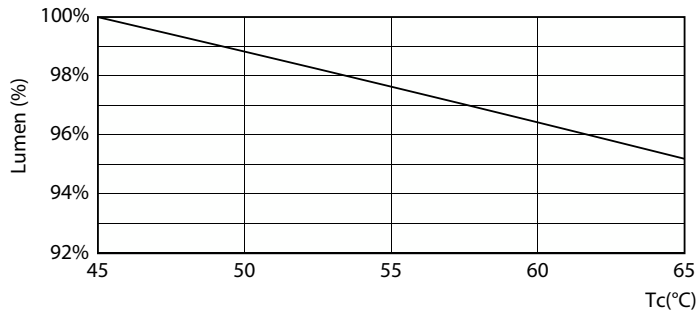

Ecofit Ledtubes T8

Lifetime

LEDtube Ecofit 16W G13 840 24D ND