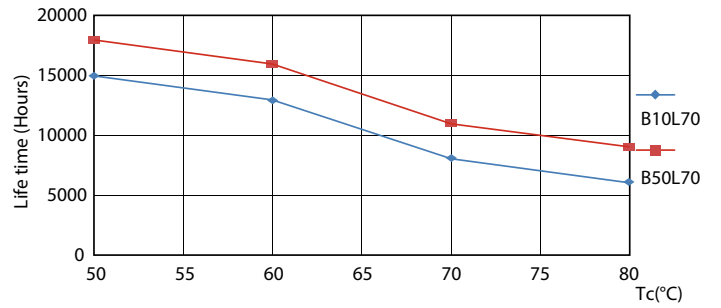

LEDtube Ecofit 16W G13 840 24D ND

LEDtube Ecofit 16W G13 840 24D ND