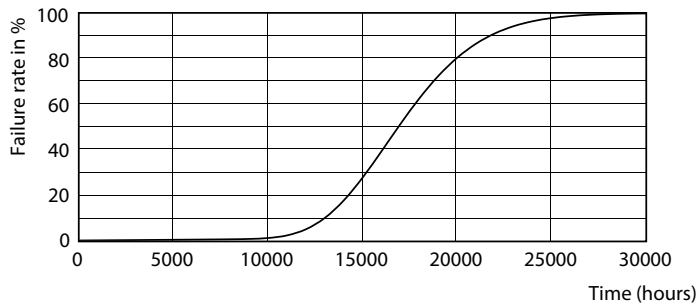

LEDtube Ecofit 16W G13 840 24D ND