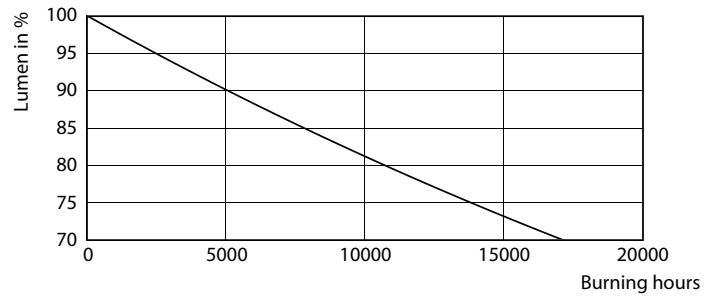

Ecofit Ledtubes T8

Lifetime

LEDtube Ecofit 16W G13 840 24D ND