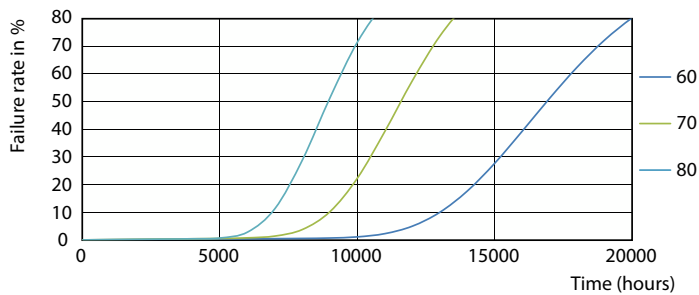

Product data

General Information		Power factor (nom.)		0.5
Cap base	G13 [Medium Bi-Pin Fluorescent]	Voltage (Nom)	220–240 V	
EU RoHS compliant	Yes	Temperature		
Nominal lifetime (nom.)	15000 h	T-ambient (max.)	45 °C	
Switching cycle	50,000X	T-ambient (min.)	-20 °C	
Light Technical		T storage (max.)	65 °C	
Colour Code	865 [CCT of 6,500 K]	T storage (min.)	-40 °C	
Technical Beam Angle (Nom)	240 °	T-Case maximum (nom.)	60 °C	
Lamp Luminous Flux 25°C EL (Nom)	2000 lm	Controls and Dimming		
Colour Designation	Cool Daylight	Dimmable	No	
Colour Temperature, horizontal (Nom)	6500 K	Mechanical and Housing		
Lamp Luminous Efficacy EM (Nom)	100.00 lm/W	Product length	1500 mm	
Colour consistency	<6	Bulb shape	Tube, double-ended	
Colour Rendering Index, horiz (Nom)	80	Approval and Application		
LLMF at end of nominal lifetime (nom.)	70 %	Energy-saving product	Yes	
Operating and Electrical		Approval marks	RoHS compliance CE marking KEMA Keur certificate	
Input frequency	50 to 60 Hz			
Power (Rated) (Nom)	20 W			
Starting time (nom.)	0.5 s			
Warm-up time to 60% light (nom.)	0.5 s			

Ecofit Ledtubes T8

Lifetime

LEDtube Ecofit 16W G13 840 24D ND

LEDtube Ecofit 16W G13 840 24D ND

LEDtube Ecofit 16W G13 840 24D ND

LEDtube Ecofit 16W G13 840 24D ND

LEDtube Ecofit 16W G13 840 24D ND

Ecofit Ledtubes T8